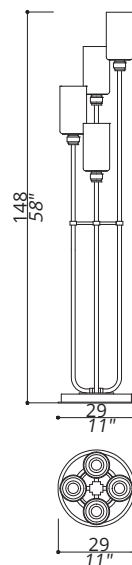

IDYLL COLLECTION Floor lamp

5141-DN-GX

4 LIGHT TYPE E14
MAX 42W

FINISH

Structure and connection box in F_41 (Polished Dark Nickel Finish); details in F_45 (Brushed Dark Nickel finish).

SHADE MATERIAL

Glass shades in F_16 (Polished Light Gold Finish)

NOTES

Dimensions are expressed in centimetres, if not otherwise specified.
All products may be customized subject to prior consulting with our technical department; please send your request to info@officina-luce.it.
Officina Luce (Registered brand of ISSARCH srl) reserves the right to change or delete, at any time and without prior warning, the technical specification of any model or the model itself, depending on technical and commercial requirements.

IDYLL COLLECTION

Floor lamp

5142-DN-DNX

4 LIGHT TYPE E14
MAX 42W

FINISH

Structure and connection box in F_41 (Polished Dark Nickel Finish); details in F_45 (Brushed Dark Nickel finish).

SHADE MATERIAL

Glass shades in F_41 (Polished Dark Nickel finish)