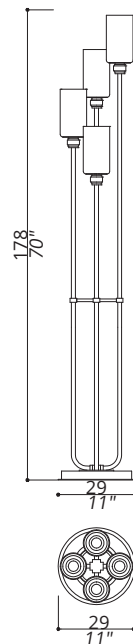

IDYLL COLLECTION Floor lamp

5141-DN-GX

4 LIGHT TYPE E14
MAX 42W

FINISH

Structure and connection box in F_41 (Polished Dark Nickel Finish); details in F_45 (Brushed Dark Nickel finish).

SHADE MATERIAL

Glass shades in F_16 (Polished Light Gold Finish)

NOTES

Dimensions are expressed in centimetres, if not otherwise specified.
All products may be customized subject to prior consulting with our technical department; please send your request to info@officina-luce.it.
Officina Luce (Registered brand of ISSARCH srl) reserves the right to change or delete, at any time and without prior warning, the technical specification of any model or the model itself, depending on technical and commercial requirements.

IDYLL COLLECTION

Floor lamp

5142-DN-DNX

4 LIGHT TYPE E14
MAX 42W

FINISH

Structure and connection box in F_41 (Polished Dark Nickel Finish); details in F_45 (Brushed Dark Nickel finish).

SHADE MATERIAL

Glass shades in F_41 (Polished Dark Nickel finish)